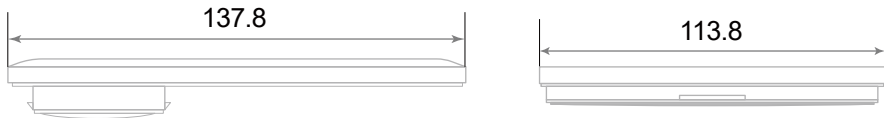

SPECIFICATIONS

Product code	unit	TG583-3R
Dimensions	mm	137.8*113.8mm
Active display area	mm	118.7*88.2mm
Resolution	pixel	648x480
Pixel density	DPI	138
Display color	-	B/W,B/W/R
Battery	-	3xCR2450
Battery life	-	8 years (4 update/day)
Working temperature	-	0~40°C
LED	-	7 Colors
NFC	-	For option
ESL operating frequency	-	2405~2480Hz
Wireless firmware update	-	Available