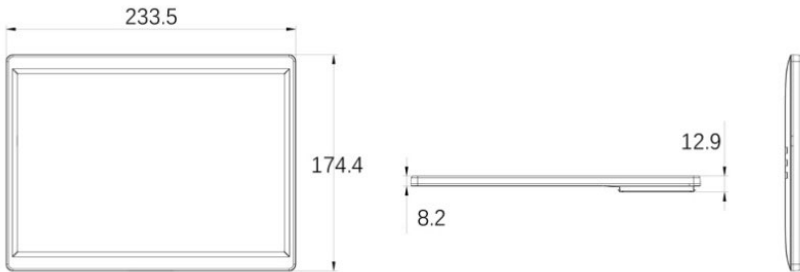

ESL-TG583-3R

TEGRA SERİSİ 5.83" 3 RENK ESL

Product model

SPECIFICATIONS

Product code	unit	TG583-3R
Dimensions	mm	137.8*113.8mm
Active display area	mm	118.7*88.2mm
Resolution	pixel	648x480
Pixel density	DPI	138
Display color	-	B/W,B/W/R
Battery	-	3xCR2450
Battery life	-	8 years (4 update/day)
Working temperature	-	0~40°C
LED	-	7 Colors
NFC	-	For option
ESL operating frequency	-	2405~2480Hz
Wireless firmware update	-	Available

ESL-TG583-4R

TEGRA SERİSİ 5.83" 4 RENK ESL

Product model

SPECIFICATIONS

Product code	unit	TG583-4R
Dimensions	mm	137.8*113.8mm
Active display area	mm	118.7*88.2mm
Resolution	pixel	648x480
Pixel density	DPI	138
Display color	-	B/W,B/W/R,B/W/Y
Battery	-	3xCR2450
Battery life	-	8 years (4 update/day)
Working temperature	-	0~40°C
LED	-	7 Colors
NFC	-	For option
ESL operating frequency	-	2405~2480Hz
Wireless firmware update	-	Available

ESL-TG1020-4R

TEGRA SERİSİ 10.2" 4 RENK ESL

Product model

SPECIFICATIONS

Product code	unit	TG1020-4R
Dimensions	mm	233.5*174.4mm
Active display area	mm	215.5*143.7mm
Resolution	pixel	960x640
Pixel density	DPI	113
Display color	-	B/W,B/W/R,B/W/Y
Battery	-	6xCR2450
Battery life	-	8 years (4 update/day)
Working temperature	-	0~40°C
LED	-	N/A
NFC	-	For option
ESL operating frequency	-	2405~2480Hz
Wireless firmware update	-	Available