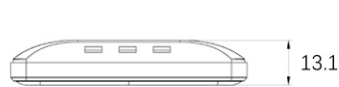

ESL-TG213-3R

TEGRA SERİSİ 2.13" 3 RENK ESL

Product model

SPECIFICATIONS

Product code	Unit	TG213-3R
Dimensions	mm	69.3*35.8mm
Active display area	mm	48.5*23.7mm
Resolution	pixel	250x122
Pixel density	DPI	130
Display color	-	B/W/R
Battery	-	2xCR2450
Battery life	-	8 years (4 update/day)
Working temperature	-	0~40°C
LED	-	7 Colors
NFC	-	For option
ESL operating frequency	-	2405~2480Hz
Wireless firmware update	-	Available

ESL-TG213-FR

TEGRA SERİSİ 2.13" FROZEN ESL

Product model

SPECIFICATIONS

Product code	unit	TG213-FR
Dimensions	mm	69.3*35.8mm
Active display area	mm	48.5*23.7mm
Resolution	pixel	250x122
Pixel density	DPI	
Display color	-	B/W
Battery	-	2xCR2450
Battery life	-	8 years (4 update/day)
Working temperature	-	-25~25°C
LED	-	7 Colors
NFC	-	For option
ESL operating frequency	-	2405~2480Hz
Wireless firmware update	-	Available