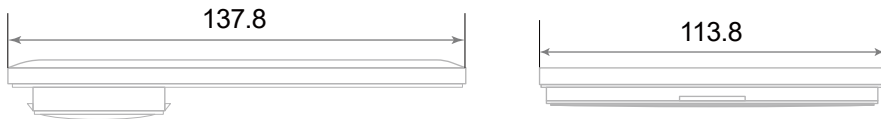

SPECIFICATIONS

Product code	unit	TG583-4R
Dimensions	mm	137.8*113.8mm
Active display area	mm	118.7*88.2mm
Resolution	pixel	648x480
Pixel density	DPI	138
Display color	-	B/W,B/W/R,B/W/Y
Battery	-	3xCR2450
Battery life	-	8 years (4 update/day)
Working temperature	-	0~40°C
LED	-	7 Colors
NFC	-	For option
ESL operating frequency	-	2405~2480Hz
Wireless firmware update	-	Available