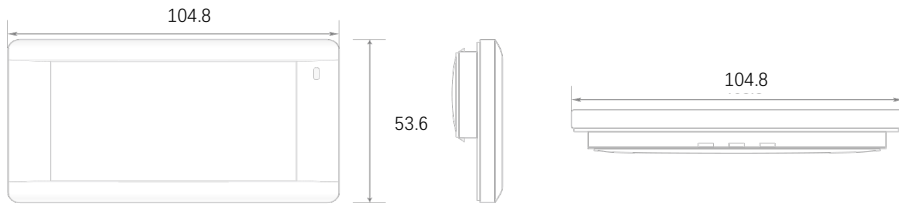

ESL-TG290-3R

TEGRA SERİSİ 2.9" 3 RENK ESL

Product model

SPECIFICATIONS

Product code	unit	TG290-3R
Dimensions	mm	89.1*43.1mm
Active display area	mm	66.9*29.0mm
Resolution	pixel	296x128
Pixel density	DPI	112
Display color	-	B/W,B/W/R
Battery	-	2xCR2450
Battery life	-	8 years (4 update/day)
Working temperature	-	0~40°C
LED	-	7 Colors
NFC	-	For option
ESL operating frequency	-	2405~2480Hz
Wireless firmware update	-	Available

ESL-TG290-4R

TEGRA SERİSİ 2.9" 4 RENK ESL

Product model

SPECIFICATIONS

Product code	unit	TG290-4R
Dimensions	mm	89.1*43.1mm
Active display area	mm	66.9*29.0mm
Resolution	pixel	296x128
Pixel density	DPI	112
Display color	-	B/W,B/W/R,B/W/Y
Battery	-	2xCR2450
Battery life	-	8 years (4 update/day)
Working temperature	-	0~40°C
LED	-	7 Colors
NFC	-	For option
ESL operating frequency	-	2405~2480Hz
Wireless firmware update	-	Available

ESL-TG350-3R

TEGRA SERİSİ 3.5" 3 RENK ESL

Product model

SPECIFICATIONS

Product code	unit	TG350-3R
Dimensions	mm	104.8*53.6mm
Active display area	mm	79.68*38.18mm
Resolution	pixel	384x184
Pixel density	DPI	122
Display color	-	B/W,B/W/R
Battery	-	3xCR2450
Battery life	-	8 years (4 update/day)
Working temperature	-	0~40°C
LED	-	7 Colors
NFC	-	For option
ESL operating frequency	-	2405~2480Hz
Wireless firmware update	-	Available

ESL-TG350-4R

TEGRA SERİSİ 3.5" 4 RENK ESL

Product model

SPECIFICATIONS

Product code	unit	TG350-4R
Dimensions	mm	104.8*53.6mm
Active display area	mm	79.68*38.18mm
Resolution	pixel	384x184
Pixel density	DPI	122
Display color	-	B/W,B/W/R,B/W/Y
Battery	-	3xCR2450
Battery life	-	8 years (4 update/day)
Working temperature	-	0~40°C
LED	-	7 Colors
NFC	-	For option
ESL operating frequency	-	2405~2480Hz
Wireless firmware update	-	Available