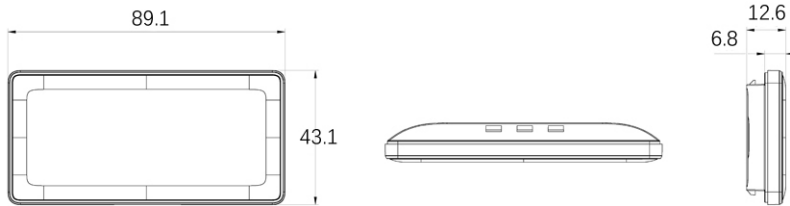

ESL-TG266-3R

TEGRA SERİSİ 2.66" 3 RENK ESL

Product model

SPECIFICATIONS

Product code	unit	TG266-3R
Dimensions	mm	80.5*41.1mm
Active display area	mm	60.0*30.7mm
Resolution	pixel	296x152
Pixel density	DPI	125
Display color	-	B/W,B/W/R
Battery	-	2xCR2450
Battery life	-	8 years (4 update/day)
Working temperature	-	0~40°C
LED	-	7 Colors
NFC	-	For option
ESL operating frequency	-	2405~2480Hz
Wireless firmware update	-	Available

ESL-TG266-4R

TEGRA SERİSİ 2.66" 4 RENK ESL

Product model

SPECIFICATIONS

Product code	unit	TG266-3R
Dimensions	mm	80.5*41.1mm
Active display area	mm	60.0*30.7mm
Resolution	pixel	296x152
Pixel density	DPI	125
Display color	-	B/W,B/W/R,B/W/Y
Battery	-	2xCR2450
Battery life	-	8 years (4 update/day)
Working temperature	-	0~40°C
LED	-	7 Colors
NFC	-	For option
ESL operating frequency	-	2405~2480Hz
Wireless firmware update	-	Available

ESL-TG290-3R

TEGRA SERİSİ 2.9" 3 RENK ESL

Product model

SPECIFICATIONS

Product code	unit	TG290-3R
Dimensions	mm	89.1*43.1mm
Active display area	mm	66.9*29.0mm
Resolution	pixel	296x128
Pixel density	DPI	112
Display color	-	B/W,B/W/R
Battery	-	2xCR2450
Battery life	-	8 years (4 update/day)
Working temperature	-	0~40°C
LED	-	7 Colors
NFC	-	For option
ESL operating frequency	-	2405~2480Hz
Wireless firmware update	-	Available

ESL-TG290-4R

TEGRA SERİSİ 2.9" 4 RENK ESL

Product model

SPECIFICATIONS

Product code	unit	TG290-4R
Dimensions	mm	89.1*43.1mm
Active display area	mm	66.9*29.0mm
Resolution	pixel	296x128
Pixel density	DPI	112
Display color	-	B/W,B/W/R,B/W/Y
Battery	-	2xCR2450
Battery life	-	8 years (4 update/day)
Working temperature	-	0~40°C
LED	-	7 Colors
NFC	-	For option
ESL operating frequency	-	2405~2480Hz
Wireless firmware update	-	Available