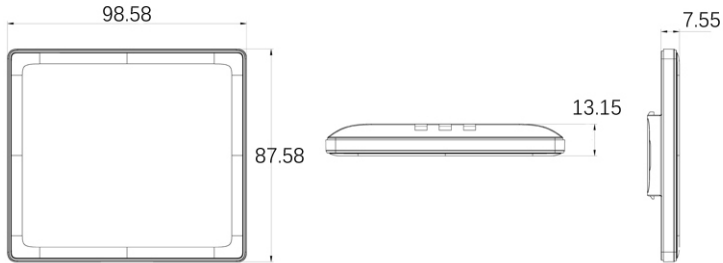

ESL-TG350-4R

TEGRA SERİSİ 3.5" 4 RENK ESL

Product model

SPECIFICATIONS

Product code	unit	TG350-4R
Dimensions	mm	104.8*53.6mm
Active display area	mm	79.68*38.18mm
Resolution	pixel	384x184
Pixel density	DPI	122
Display color	-	B/W,B/W/R,B/W/Y
Battery	-	3xCR2450
Battery life	-	8 years (4 update/day)
Working temperature	-	0~40°C
LED	-	7 Colors
NFC	-	For option
ESL operating frequency	-	2405~2480Hz
Wireless firmware update	-	Available

ESL-TG420-3R

TEGRA SERİSİ 4.2" 3 RENK ESL

Product model

SPECIFICATIONS

Product code	unit	TG420-3R
Dimensions	mm	98.6*87.6mm
Active display area	mm	84.8*63.6mm
Resolution	pixel	400x300
Pixel density	DPI	120
Display color	-	B/W,B/W/R
Battery	-	3xCR2450
Battery life	-	8 years (4 update/day)
Working temperature	-	0~40°C
LED	-	7 Colors
NFC	-	For option
ESL operating frequency	-	2405~2480Hz
Wireless firmware update	-	Available

ESL-TG420-4R

TEGRA SERİSİ 4.2" 4 RENK ESL

Product model

SPECIFICATIONS

Product code	unit	TG420-4R
Dimensions	mm	98.6*87.6mm
Active display area	mm	84.8*63.6mm
Resolution	pixel	400x300
Pixel density	DPI	120
Display color	-	B/W,B/W/R,B/W/Y
Battery	-	3xCR2450
Battery life	-	8 years (4 update/day)
Working temperature	-	0~40°C
LED	-	7 Colors
NFC	-	For option
ESL operating frequency	-	2405~2480Hz
Wireless firmware update	-	Available

ESL-TG583-3R

TEGRA SERİSİ 5.83" 3 RENK ESL

Product model

SPECIFICATIONS

Product code	unit	TG583-3R
Dimensions	mm	137.8*113.8mm
Active display area	mm	118.7*88.2mm
Resolution	pixel	648x480
Pixel density	DPI	138
Display color	-	B/W,B/W/R
Battery	-	3xCR2450
Battery life	-	8 years (4 update/day)
Working temperature	-	0~40°C
LED	-	7 Colors
NFC	-	For option
ESL operating frequency	-	2405~2480Hz
Wireless firmware update	-	Available