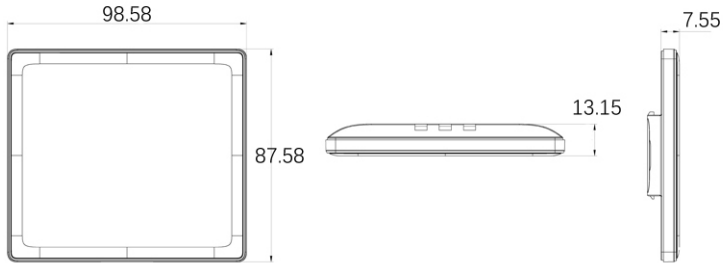

ESL-TG290-4R

TEGRA SERİSİ 2.9" 4 RENK ESL

Product model

SPECIFICATIONS

Product code	unit	TG290-4R
Dimensions	mm	89.1*43.1mm
Active display area	mm	66.9*29.0mm
Resolution	pixel	296x128
Pixel density	DPI	112
Display color	-	B/W,B/W/R,B/W/Y
Battery	-	2xCR2450
Battery life	-	8 years (4 update/day)
Working temperature	-	0~40°C
LED	-	7 Colors
NFC	-	For option
ESL operating frequency	-	2405~2480Hz
Wireless firmware update	-	Available

ESL-TG350-3R

TEGRA SERİSİ 3.5" 3 RENK ESL

Product model

SPECIFICATIONS

Product code	unit	TG350-3R
Dimensions	mm	104.8*53.6mm
Active display area	mm	79.68*38.18mm
Resolution	pixel	384x184
Pixel density	DPI	122
Display color	-	B/W,B/W/R
Battery	-	3xCR2450
Battery life	-	8 years (4 update/day)
Working temperature	-	0~40°C
LED	-	7 Colors
NFC	-	For option
ESL operating frequency	-	2405~2480Hz
Wireless firmware update	-	Available

ESL-TG350-4R

TEGRA SERİSİ 3.5" 4 RENK ESL

Product model

SPECIFICATIONS

Product code	unit	TG350-4R
Dimensions	mm	104.8*53.6mm
Active display area	mm	79.68*38.18mm
Resolution	pixel	384x184
Pixel density	DPI	122
Display color	-	B/W,B/W/R,B/W/Y
Battery	-	3xCR2450
Battery life	-	8 years (4 update/day)
Working temperature	-	0~40°C
LED	-	7 Colors
NFC	-	For option
ESL operating frequency	-	2405~2480Hz
Wireless firmware update	-	Available

ESL-TG420-3R

TEGRA SERİSİ 4.2" 3 RENK ESL

Product model

SPECIFICATIONS

Product code	unit	TG420-3R
Dimensions	mm	98.6*87.6mm
Active display area	mm	84.8*63.6mm
Resolution	pixel	400x300
Pixel density	DPI	120
Display color	-	B/W,B/W/R
Battery	-	3xCR2450
Battery life	-	8 years (4 update/day)
Working temperature	-	0~40°C
LED	-	7 Colors
NFC	-	For option
ESL operating frequency	-	2405~2480Hz
Wireless firmware update	-	Available