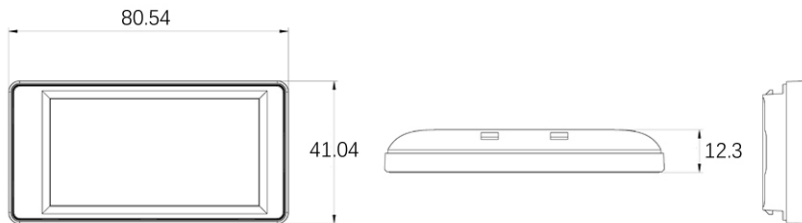

ESL-TG213-3R

TEGRA SERİSİ 2.13" 3 RENK ESL

Product model

SPECIFICATIONS

Product code	Unit	TG213-3R
Dimensions	mm	69.3*35.8mm
Active display area	mm	48.5*23.7mm
Resolution	pixel	250x122
Pixel density	DPI	130
Display color	-	B/W/R
Battery	-	2xCR2450
Battery life	-	8 years (4 update/day)
Working temperature	-	0~40°C
LED	-	7 Colors
NFC	-	For option
ESL operating frequency	-	2405~2480Hz
Wireless firmware update	-	Available

ESL-TG213-FR

TEGRA SERİSİ 2.13" FROZEN ESL

Product model

SPECIFICATIONS

Product code	unit	TG213-FR
Dimensions	mm	69.3*35.8mm
Active display area	mm	48.5*23.7mm
Resolution	pixel	250x122
Pixel density	DPI	
Display color	-	B/W
Battery	-	2xCR2450
Battery life	-	8 years (4 update/day)
Working temperature	-	-25~25°C
LED	-	7 Colors
NFC	-	For option
ESL operating frequency	-	2405~2480Hz
Wireless firmware update	-	Available

ESL-TG266-3R

TEGRA SERİSİ 2.66" 3 RENK ESL

Product model

SPECIFICATIONS

Product code	unit	TG266-3R
Dimensions	mm	80.5*41.1mm
Active display area	mm	60.0*30.7mm
Resolution	pixel	296x152
Pixel density	DPI	125
Display color	-	B/W,B/W/R
Battery	-	2xCR2450
Battery life	-	8 years (4 update/day)
Working temperature	-	0~40°C
LED	-	7 Colors
NFC	-	For option
ESL operating frequency	-	2405~2480Hz
Wireless firmware update	-	Available

ESL-TG290-3R

TEGRA SERİSİ 2.9" 3 RENK ESL

Product model

SPECIFICATIONS

Product code	unit	TG290-3R
Dimensions	mm	89.1*43.1mm
Active display area	mm	66.9*29.0mm
Resolution	pixel	296x128
Pixel density	DPI	112
Display color	-	B/W,B/W/R
Battery	-	2xCR2450
Battery life	-	8 years (4 update/day)
Working temperature	-	0~40°C
LED	-	7 Colors
NFC	-	For option
ESL operating frequency	-	2405~2480Hz
Wireless firmware update	-	Available