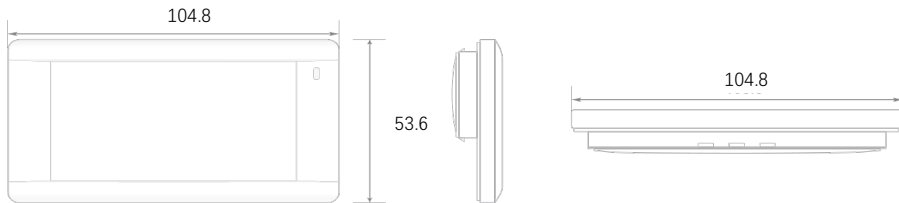

ESL-TG290-3R

TEGRA SERİSİ 2.9" 3 RENK ESL

Product model

SPECIFICATIONS

Product code	unit	TG290-3R
Dimensions	mm	89.1*43.1mm
Active display area	mm	66.9*29.0mm
Resolution	pixel	296x128
Pixel density	DPI	112
Display color	-	B/W,B/W/R
Battery	-	2xCR2450
Battery life	-	8 years (4 update/day)
Working temperature	-	0~40°C
LED	-	7 Colors
NFC	-	For option
ESL operating frequency	-	2405~2480Hz
Wireless firmware update	-	Available

ESL-TG290-4R

TEGRA SERİSİ 2.9" 4 RENK ESL

Product model

SPECIFICATIONS

Product code	unit	TG290-4R
Dimensions	mm	89.1*43.1mm
Active display area	mm	66.9*29.0mm
Resolution	pixel	296x128
Pixel density	DPI	112
Display color	-	B/W,B/W/R,B/W/Y
Battery	-	2xCR2450
Battery life	-	8 years (4 update/day)
Working temperature	-	0~40°C
LED	-	7 Colors
NFC	-	For option
ESL operating frequency	-	2405~2480Hz
Wireless firmware update	-	Available

ESL-TG350-3R

TEGRA SERİSİ 3.5" 3 RENK ESL

Product model

SPECIFICATIONS

Product code	unit	TG350-3R
Dimensions	mm	104.8*53.6mm
Active display area	mm	79.68*38.18mm
Resolution	pixel	384x184
Pixel density	DPI	122
Display color	-	B/W,B/W/R
Battery	-	3xCR2450
Battery life	-	8 years (4 update/day)
Working temperature	-	0~40°C
LED	-	7 Colors
NFC	-	For option
ESL operating frequency	-	2405~2480Hz
Wireless firmware update	-	Available

ESL-TG350-4R

TEGRA SERİSİ 3.5" 4 RENK ESL

Product model

SPECIFICATIONS

Product code	unit	TG350-4R
Dimensions	mm	104.8*53.6mm
Active display area	mm	79.68*38.18mm
Resolution	pixel	384x184
Pixel density	DPI	122
Display color	-	B/W,B/W/R,B/W/Y
Battery	-	3xCR2450
Battery life	-	8 years (4 update/day)
Working temperature	-	0~40°C
LED	-	7 Colors
NFC	-	For option
ESL operating frequency	-	2405~2480Hz
Wireless firmware update	-	Available