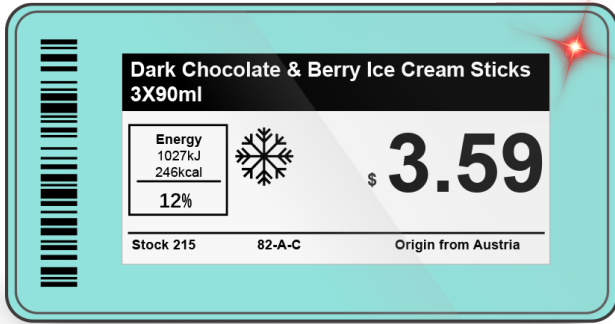

TEGRA SERİSİ

ESL (Electronic Shelf Labels)
KATALOĐU

#MobisisTeknoloji

ESL-TG213-2R

TEGRA SERİSİ 2.13" 2 RENK ESL

Product model

SPECIFICATIONS

Product code	Unit	TG213-2R
Dimensions	mm	69.3*35.8mm
Active display area	mm	48.5*23.7mm
Resolution	pixel	250x122
Pixel density	DPI	130
Display color	-	B/W
Battery	-	2xCR2450
Battery life	-	8 years (4 update/day)
Working temperature	-	0~40°C
LED	-	7 Colors
NFC	-	For option
ESL operating frequency	-	2405~2480Hz
Wireless firmware update	-	Available

ESL-TG213-3R

TEGRA SERİSİ 2.13" 3 RENK ESL

Product model

SPECIFICATIONS

Product code	Unit	TG213-3R
Dimensions	mm	69.3*35.8mm
Active display area	mm	48.5*23.7mm
Resolution	pixel	250x122
Pixel density	DPI	130
Display color	-	B/W/R
Battery	-	2xCR2450
Battery life	-	8 years (4 update/day)
Working temperature	-	0~40°C
LED	-	7 Colors
NFC	-	For option
ESL operating frequency	-	2405~2480Hz
Wireless firmware update	-	Available

ESL-TG213-FR

TEGRA SERİSİ 2.13" FROZEN ESL

Product model

SPECIFICATIONS

Product code	unit	TG213-FR
Dimensions	mm	69.3*35.8mm
Active display area	mm	48.5*23.7mm
Resolution	pixel	250x122
Pixel density	DPI	
Display color	-	B/W
Battery	-	2xCR2450
Battery life	-	8 years (4 update/day)
Working temperature	-	-25~25°C
LED	-	7 Colors
NFC	-	For option
ESL operating frequency	-	2405~2480Hz
Wireless firmware update	-	Available