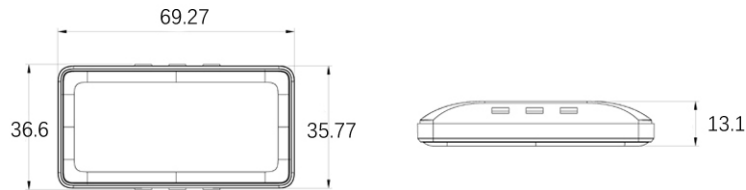

TEGRA SERİSİ

ESL (Electronic Shelf Labels)
KATALOĐU

#MobisisTeknoloji

ESL-TG213-2R

TEGRA SERİSİ 2.13" 2 RENK ESL

Product model

SPECIFICATIONS

Product code	Unit	TG213-2R
Dimensions	mm	69.3*35.8mm
Active display area	mm	48.5*23.7mm
Resolution	pixel	250x122
Pixel density	DPI	130
Display color	-	B/W
Battery	-	2xCR2450
Battery life	-	8 years (4 update/day)
Working temperature	-	0~40°C
LED	-	7 Colors
NFC	-	For option
ESL operating frequency	-	2405~2480Hz
Wireless firmware update	-	Available

ESL-TG213-3R

TEGRA SERİSİ 2.13" 3 RENK ESL

Product model

SPECIFICATIONS

Product code	Unit	TG213-3R
Dimensions	mm	69.3*35.8mm
Active display area	mm	48.5*23.7mm
Resolution	pixel	250x122
Pixel density	DPI	130
Display color	-	B/W/R
Battery	-	2xCR2450
Battery life	-	8 years (4 update/day)
Working temperature	-	0~40°C
LED	-	7 Colors
NFC	-	For option
ESL operating frequency	-	2405~2480Hz
Wireless firmware update	-	Available

ESL-TG290-3R

TEGRA SERİSİ 2.9" 3 RENK ESL

Product model

SPECIFICATIONS

Product code	unit	TG290-3R
Dimensions	mm	89.1*43.1mm
Active display area	mm	66.9*29.0mm
Resolution	pixel	296x128
Pixel density	DPI	112
Display color	-	B/W,B/W/R
Battery	-	2xCR2450
Battery life	-	8 years (4 update/day)
Working temperature	-	0~40°C
LED	-	7 Colors
NFC	-	For option
ESL operating frequency	-	2405~2480Hz
Wireless firmware update	-	Available

ESL-TG290-4R

TEGRA SERİSİ 2.9" 4 RENK ESL

Product model

SPECIFICATIONS

Product code	unit	TG290-4R
Dimensions	mm	89.1*43.1mm
Active display area	mm	66.9*29.0mm
Resolution	pixel	296x128
Pixel density	DPI	112
Display color	-	B/W,B/W/R,B/W/Y
Battery	-	2xCR2450
Battery life	-	8 years (4 update/day)
Working temperature	-	0~40°C
LED	-	7 Colors
NFC	-	For option
ESL operating frequency	-	2405~2480Hz
Wireless firmware update	-	Available