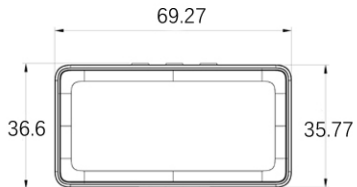

TEGRA SERİSİ

ESL (Electronic Shelf Labels)
KATALOĐU

#MobisisTeknoloji

ESL-TG213-2R

TEGRA SERİSİ 2.13" 2 RENK ESL

Product model

SPECIFICATIONS

Product code	Unit	TG213-2R
Dimensions	mm	69.3*35.8mm
Active display area	mm	48.5*23.7mm
Resolution	pixel	250x122
Pixel density	DPI	130
Display color	-	B/W
Battery	-	2xCR2450
Battery life	-	8 years (4 update/day)
Working temperature	-	0~40°C
LED	-	7 Colors
NFC	-	For option
ESL operating frequency	-	2405~2480Hz
Wireless firmware update	-	Available

ESL-TG213-3R

TEGRA SERİSİ 2.13" 3 RENK ESL

Product model

SPECIFICATIONS

Product code	Unit	TG213-3R
Dimensions	mm	69.3*35.8mm
Active display area	mm	48.5*23.7mm
Resolution	pixel	250x122
Pixel density	DPI	130
Display color	-	B/W/R
Battery	-	2xCR2450
Battery life	-	8 years (4 update/day)
Working temperature	-	0~40°C
LED	-	7 Colors
NFC	-	For option
ESL operating frequency	-	2405~2480Hz
Wireless firmware update	-	Available

ESL-TG213-FR

TEGRA SERİSİ 2.13" FROZEN ESL

Product model

SPECIFICATIONS

Product code	unit	TG213-FR
Dimensions	mm	69.3*35.8mm
Active display area	mm	48.5*23.7mm
Resolution	pixel	250x122
Pixel density	DPI	
Display color	-	B/W
Battery	-	2xCR2450
Battery life	-	8 years (4 update/day)
Working temperature	-	-25~25°C
LED	-	7 Colors
NFC	-	For option
ESL operating frequency	-	2405~2480Hz
Wireless firmware update	-	Available

ESL-TG266-3R

TEGRA SERİSİ 2.66" 3 RENK ESL

Product model

SPECIFICATIONS

Product code	unit	TG266-3R
Dimensions	mm	80.5*41.1mm
Active display area	mm	60.0*30.7mm
Resolution	pixel	296x152
Pixel density	DPI	125
Display color	-	B/W,B/W/R
Battery	-	2xCR2450
Battery life	-	8 years (4 update/day)
Working temperature	-	0~40°C
LED	-	7 Colors
NFC	-	For option
ESL operating frequency	-	2405~2480Hz
Wireless firmware update	-	Available