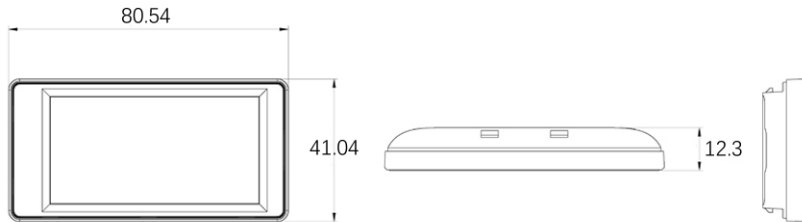

ESL-TG266-3R

TEGRA SERİSİ 2.66" 3 RENK ESL

Product model

SPECIFICATIONS

Product code	unit	TG266-3R
Dimensions	mm	80.5*41.1mm
Active display area	mm	60.0*30.7mm
Resolution	pixel	296x152
Pixel density	DPI	125
Display color	-	B/W,B/W/R
Battery	-	2xCR2450
Battery life	-	8 years (4 update/day)
Working temperature	-	0~40°C
LED	-	7 Colors
NFC	-	For option
ESL operating frequency	-	2405~2480Hz
Wireless firmware update	-	Available

ESL-TG266-4R

TEGRA SERİSİ 2.66" 4 RENK ESL

Product model

SPECIFICATIONS

Product code	unit	TG266-3R
Dimensions	mm	80.5*41.1mm
Active display area	mm	60.0*30.7mm
Resolution	pixel	296x152
Pixel density	DPI	125
Display color	-	B/W,B/W/R,B/W/Y
Battery	-	2xCR2450
Battery life	-	8 years (4 update/day)
Working temperature	-	0~40°C
LED	-	7 Colors
NFC	-	For option
ESL operating frequency	-	2405~2480Hz
Wireless firmware update	-	Available

ESL-TG290-3R

TEGRA SERİSİ 2.9" 3 RENK ESL

Product model

SPECIFICATIONS

Product code	unit	TG290-3R
Dimensions	mm	89.1*43.1mm
Active display area	mm	66.9*29.0mm
Resolution	pixel	296x128
Pixel density	DPI	112
Display color	-	B/W,B/W/R
Battery	-	2xCR2450
Battery life	-	8 years (4 update/day)
Working temperature	-	0~40°C
LED	-	7 Colors
NFC	-	For option
ESL operating frequency	-	2405~2480Hz
Wireless firmware update	-	Available

ESL-TG290-4R

TEGRA SERİSİ 2.9" 4 RENK ESL

Product model

SPECIFICATIONS

Product code	unit	TG290-4R
Dimensions	mm	89.1*43.1mm
Active display area	mm	66.9*29.0mm
Resolution	pixel	296x128
Pixel density	DPI	112
Display color	-	B/W,B/W/R,B/W/Y
Battery	-	2xCR2450
Battery life	-	8 years (4 update/day)
Working temperature	-	0~40°C
LED	-	7 Colors
NFC	-	For option
ESL operating frequency	-	2405~2480Hz
Wireless firmware update	-	Available