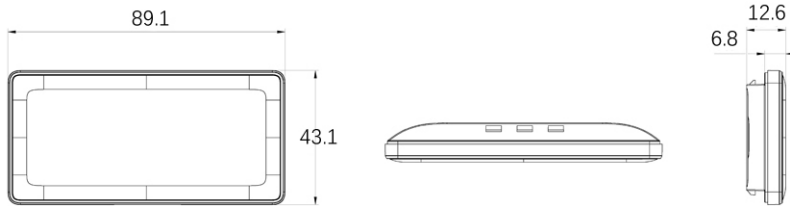

ESL-TG266-4R

TEGRA SERİSİ 2.66" 4 RENK ESL

Product model

SPECIFICATIONS

Product code	unit	TG266-3R
Dimensions	mm	80.5*41.1mm
Active display area	mm	60.0*30.7mm
Resolution	pixel	296x152
Pixel density	DPI	125
Display color	-	B/W,B/W/R,B/W/Y
Battery	-	2xCR2450
Battery life	-	8 years (4 update/day)
Working temperature	-	0~40°C
LED	-	7 Colors
NFC	-	For option
ESL operating frequency	-	2405~2480Hz
Wireless firmware update	-	Available

ESL-TG290-3R

TEGRA SERİSİ 2.9" 3 RENK ESL

Product model

SPECIFICATIONS

Product code	unit	TG290-3R
Dimensions	mm	89.1*43.1mm
Active display area	mm	66.9*29.0mm
Resolution	pixel	296x128
Pixel density	DPI	112
Display color	-	B/W,B/W/R
Battery	-	2xCR2450
Battery life	-	8 years (4 update/day)
Working temperature	-	0~40°C
LED	-	7 Colors
NFC	-	For option
ESL operating frequency	-	2405~2480Hz
Wireless firmware update	-	Available

ESL-TG290-4R

TEGRA SERİSİ 2.9" 4 RENK ESL

Product model

SPECIFICATIONS

Product code	unit	TG290-4R
Dimensions	mm	89.1*43.1mm
Active display area	mm	66.9*29.0mm
Resolution	pixel	296x128
Pixel density	DPI	112
Display color	-	B/W,B/W/R,B/W/Y
Battery	-	2xCR2450
Battery life	-	8 years (4 update/day)
Working temperature	-	0~40°C
LED	-	7 Colors
NFC	-	For option
ESL operating frequency	-	2405~2480Hz
Wireless firmware update	-	Available

ESL-TG350-3R

TEGRA SERİSİ 3.5" 3 RENK ESL

Product model

SPECIFICATIONS

Product code	unit	TG350-3R
Dimensions	mm	104.8*53.6mm
Active display area	mm	79.68*38.18mm
Resolution	pixel	384x184
Pixel density	DPI	122
Display color	-	B/W,B/W/R
Battery	-	3xCR2450
Battery life	-	8 years (4 update/day)
Working temperature	-	0~40°C
LED	-	7 Colors
NFC	-	For option
ESL operating frequency	-	2405~2480Hz
Wireless firmware update	-	Available